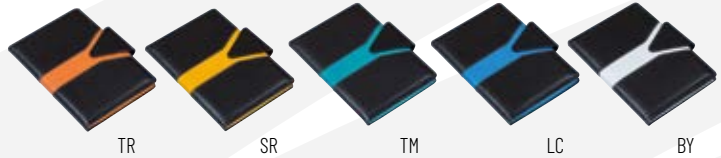

TR

SR

TM

LC

BY

AJANDALAR • DIARIES